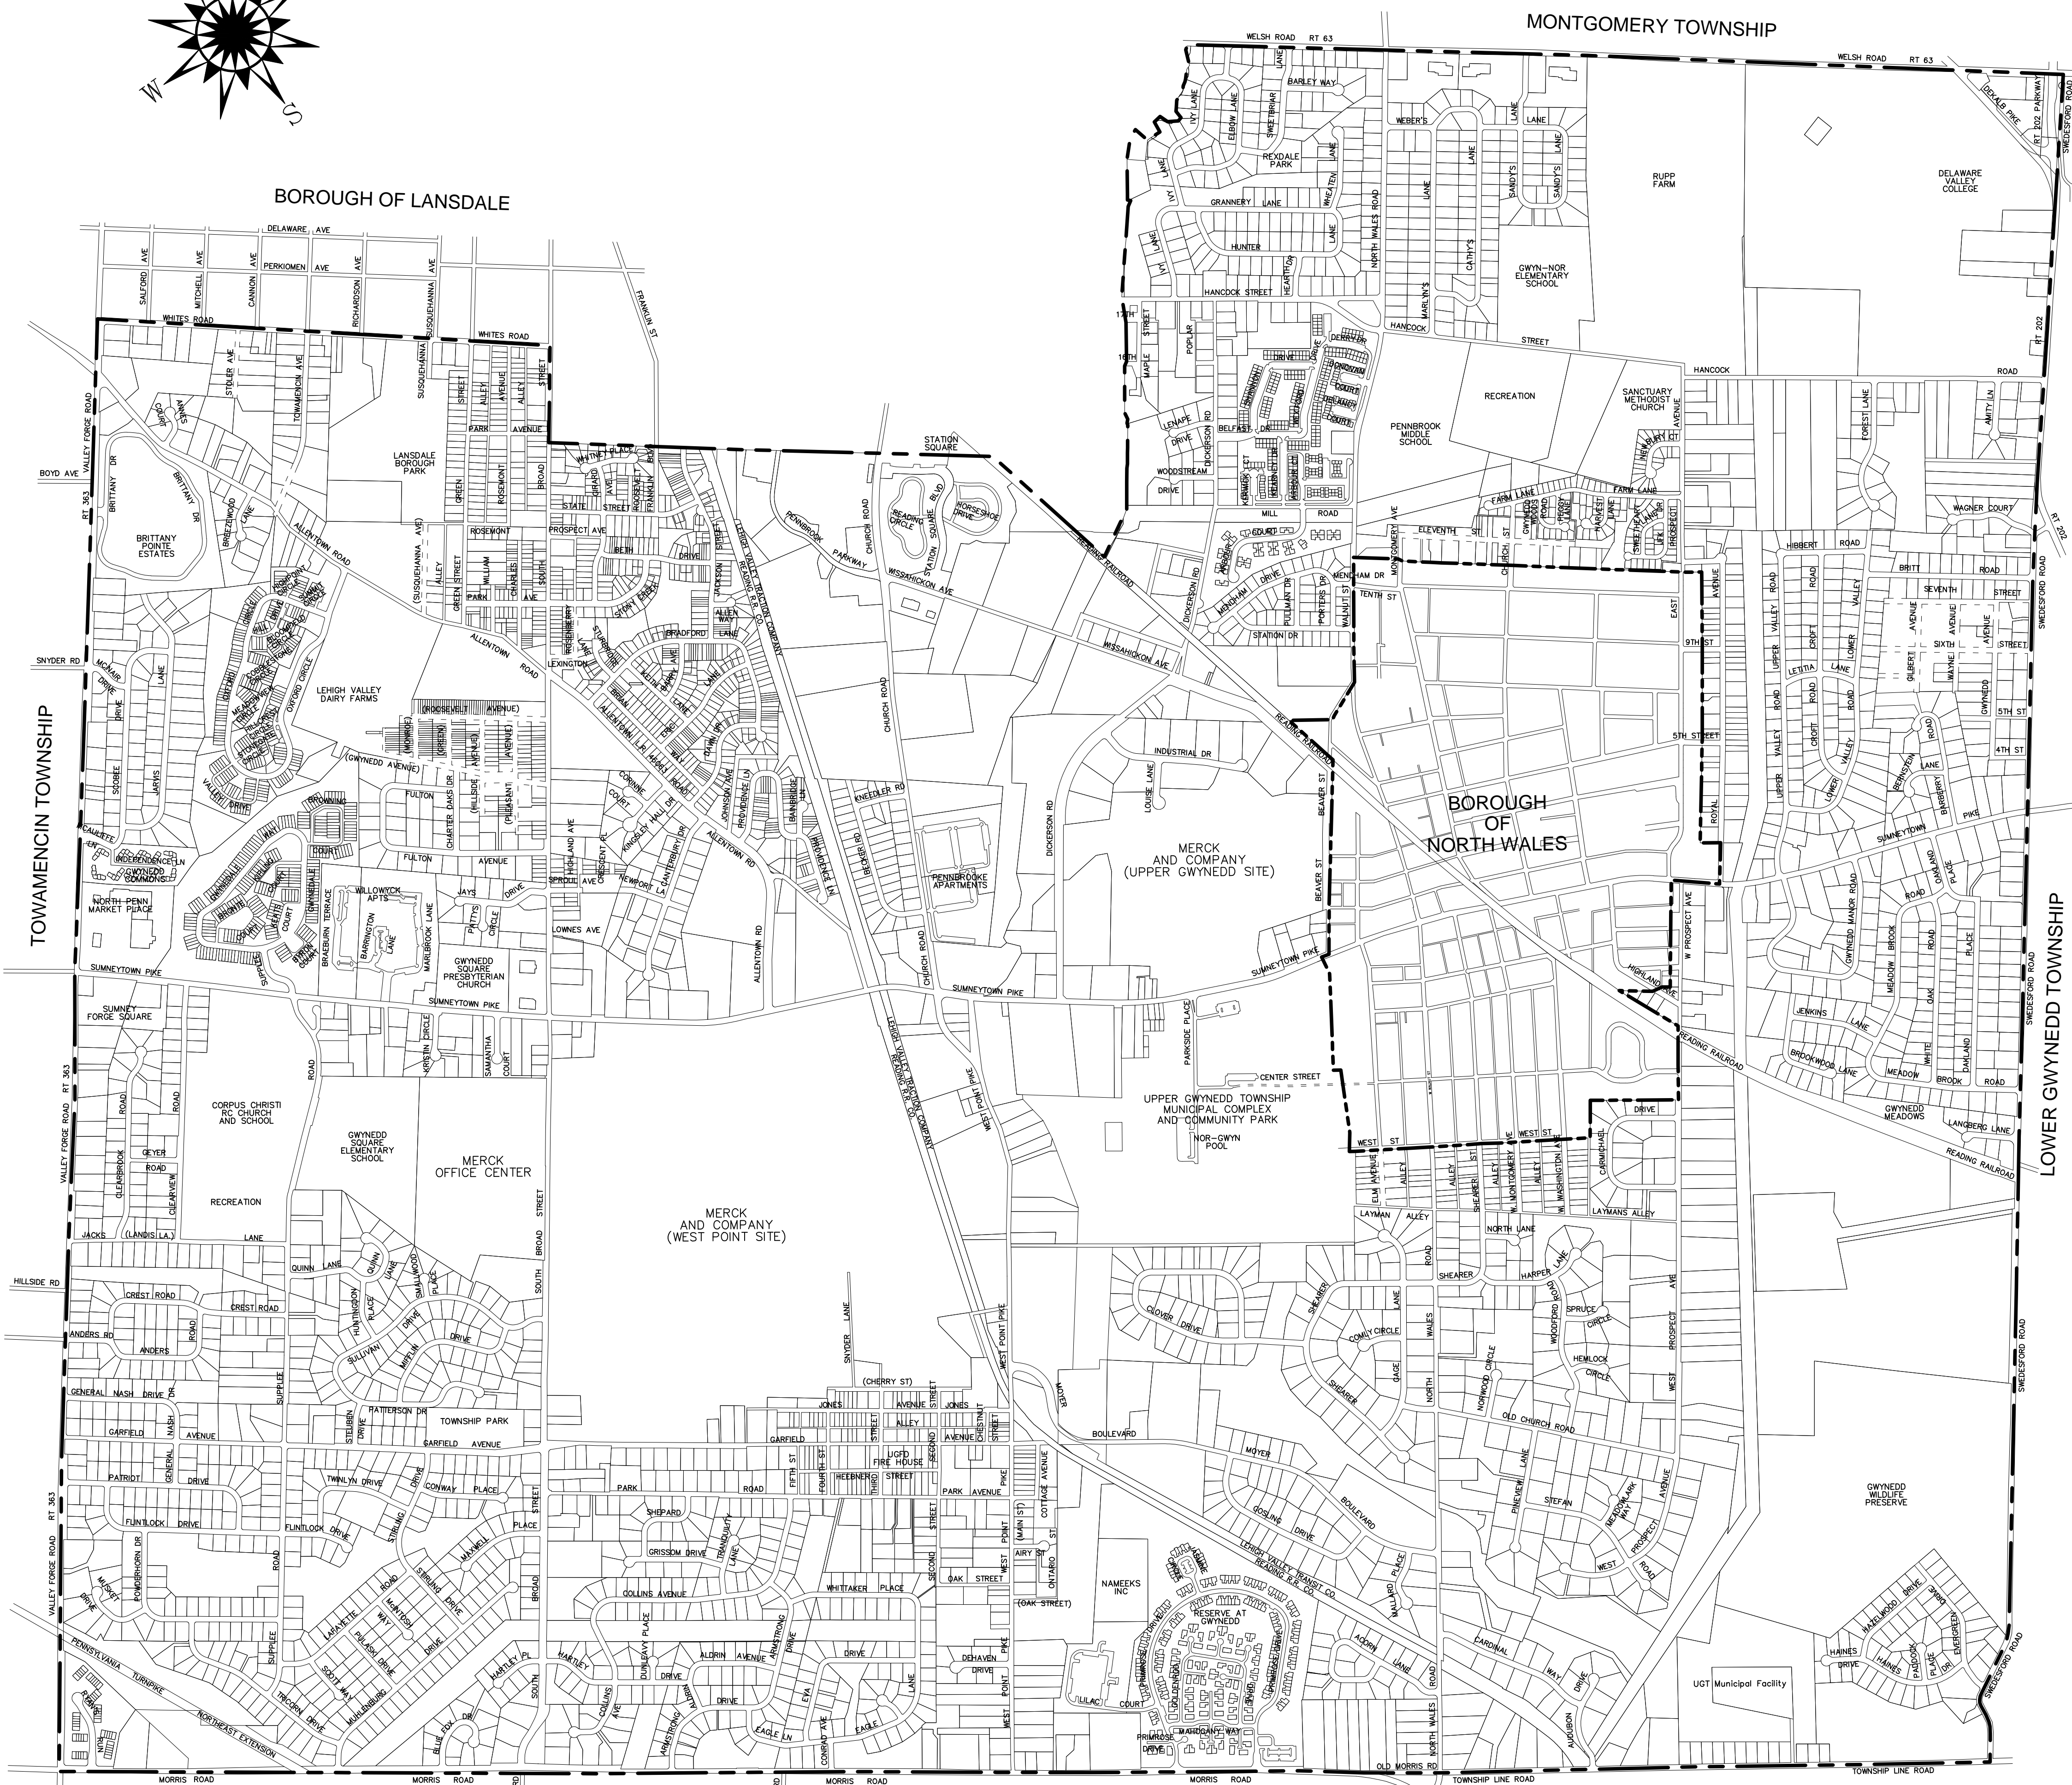

BOROUGH OF LANSDALE

MONTGOMERY TOWNSHIP

~UPPER GWYNEDD~ TOWNSHIP Street Map

BOROUGH
OF
NORTH WALES

UPPER GWYNEDD TOWNSHIP
STREET MAP

Carrigan GEO Services
168 W Ridge Pike
Limerick, PA 19468
610-409-1942